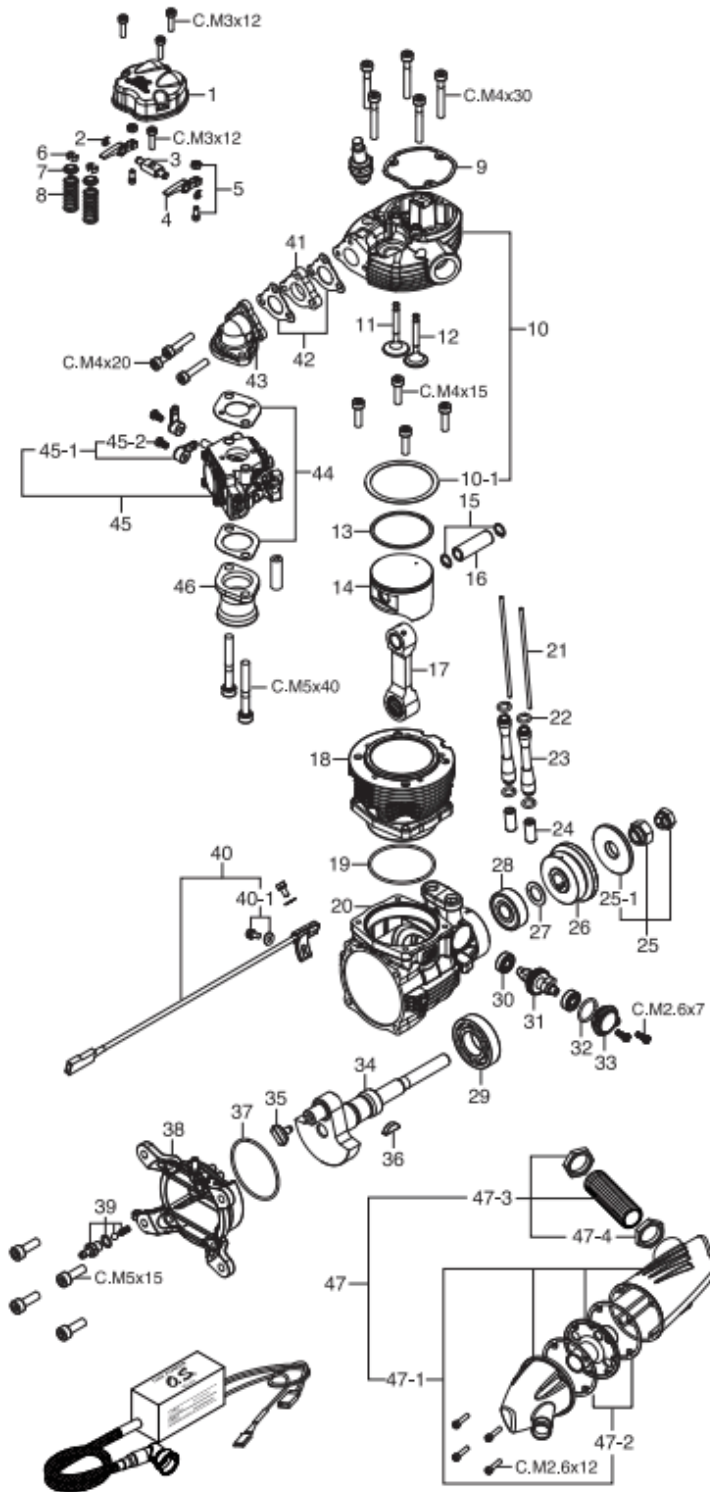

## CAP SCREW SETS (10pcs./sets)

Code No.	Size	Pcs. used in an engine
79871020	M2.6x7	Cam Cover Retaining Screw (2pcs.)
79871040	M2.6x12	Silencer Assembly Screw (4pcs.)
79871140	M3x12	Rocker Cover & Rocker Support Retaining Screw (4pcs.)
79871415	M4x15	Cylinder Retaining Screw (4pcs.)
79871420	M4x20	Intake Manifold Retaining Screw (3pcs.)
79871430	M4x30	Cylinder Head Retaining Screw (5pcs.)
79871515	M5x15	Cover Plate Retaining Screw (4pcs.)
79871540	M5x40	Carburetor Retaining Screw (2pc.)