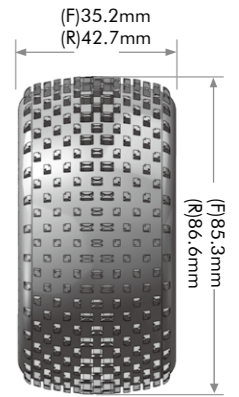

SERIES
E-HORNET

MODEL NO.	SERIES	SCALE	COMPOUND	TIRE	RIM COLOR	FIT FOR	INSERT	GLUE
L-T3170SWKF	E-HORNET	1/10	SOFT	4WD / Front	WHITE	KYOSHO HEX 12mm	●	●
L-T3170SI					NONE	NONE		NONE
L-T3172SWKR				4WD / Rear	WHITE	KYOSHO HEX 12mm	●	●
L-T3172SI					NONE	NONE		NONE