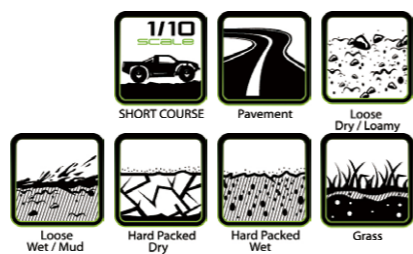

SERIES
SC-UPHILL

MODEL NO.	SERIES	SCALE	COMPOUND	RIM COLOR	FIT FOR	INSERT	GLUE
L-T3223SBM	SC-UPHILL	1/10	SOFT	BLACK	ARRMA SENTON 6S HEX 17mm Front & Rear	●	●
L-T3223SBTF					HEX 12mm / TRAXXAS SLASH Front		
L-T3223SBTR					HEX 12mm / SLASH Rear, SLASH 4X4 Front & Rear SCRT10 Front & Rear, BLITZ Front & Rear		
L-T3223SBAA					HEX 12mm / ASSOCIATED SC10 4X4 Front & Rear		
L-T3223SBLA					HEX 12mm / LOSI TEN-SCTE 4X4 Front & Rear		
L-T3223SI					NONE