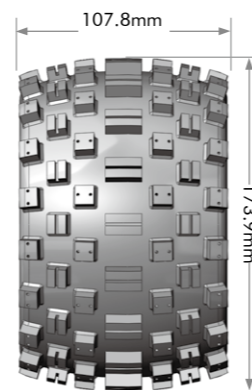

SERIES
MT-ROCK