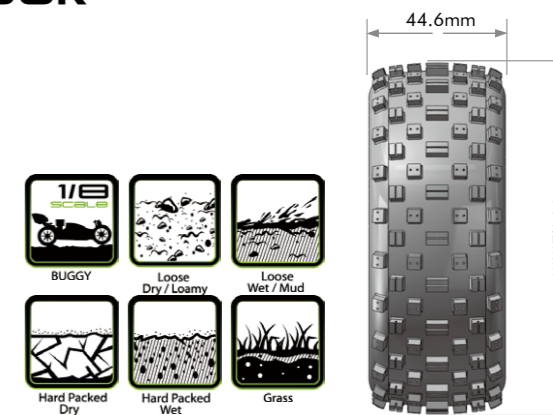

SERIES
B-ROCK

RIM COLOR

MODEL NO.	SERIES	SCALE	COMPOUND	TIRE	RIM COLOR	FIT FOR	INSERT	GLUE	
L-T3270SW	B-ROCK	1/8	SOFT	Front / Rear	WHITE	HEX 17mm	●	●	
L-T3270SB					SPOKE / BLACK				
L-T3270SBC					SPOKE / BLACK CHROME				
L-T3270SI					NONE				NONE