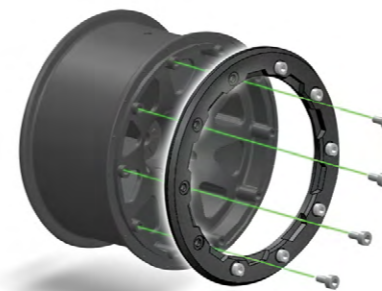

TRAXXAS **MAXX** MONSTER TRUCK TIRES HEX 17mm

BEAD-LOCK DESIGN With HEX 17mm

Micro Fiber Tech (MFT)

- New innovation and technology. Resistant to over ballooning.
- More rigid overall structure
- Less distortion and material friction
- Stable and even contact with road surface, leading to longer tire life