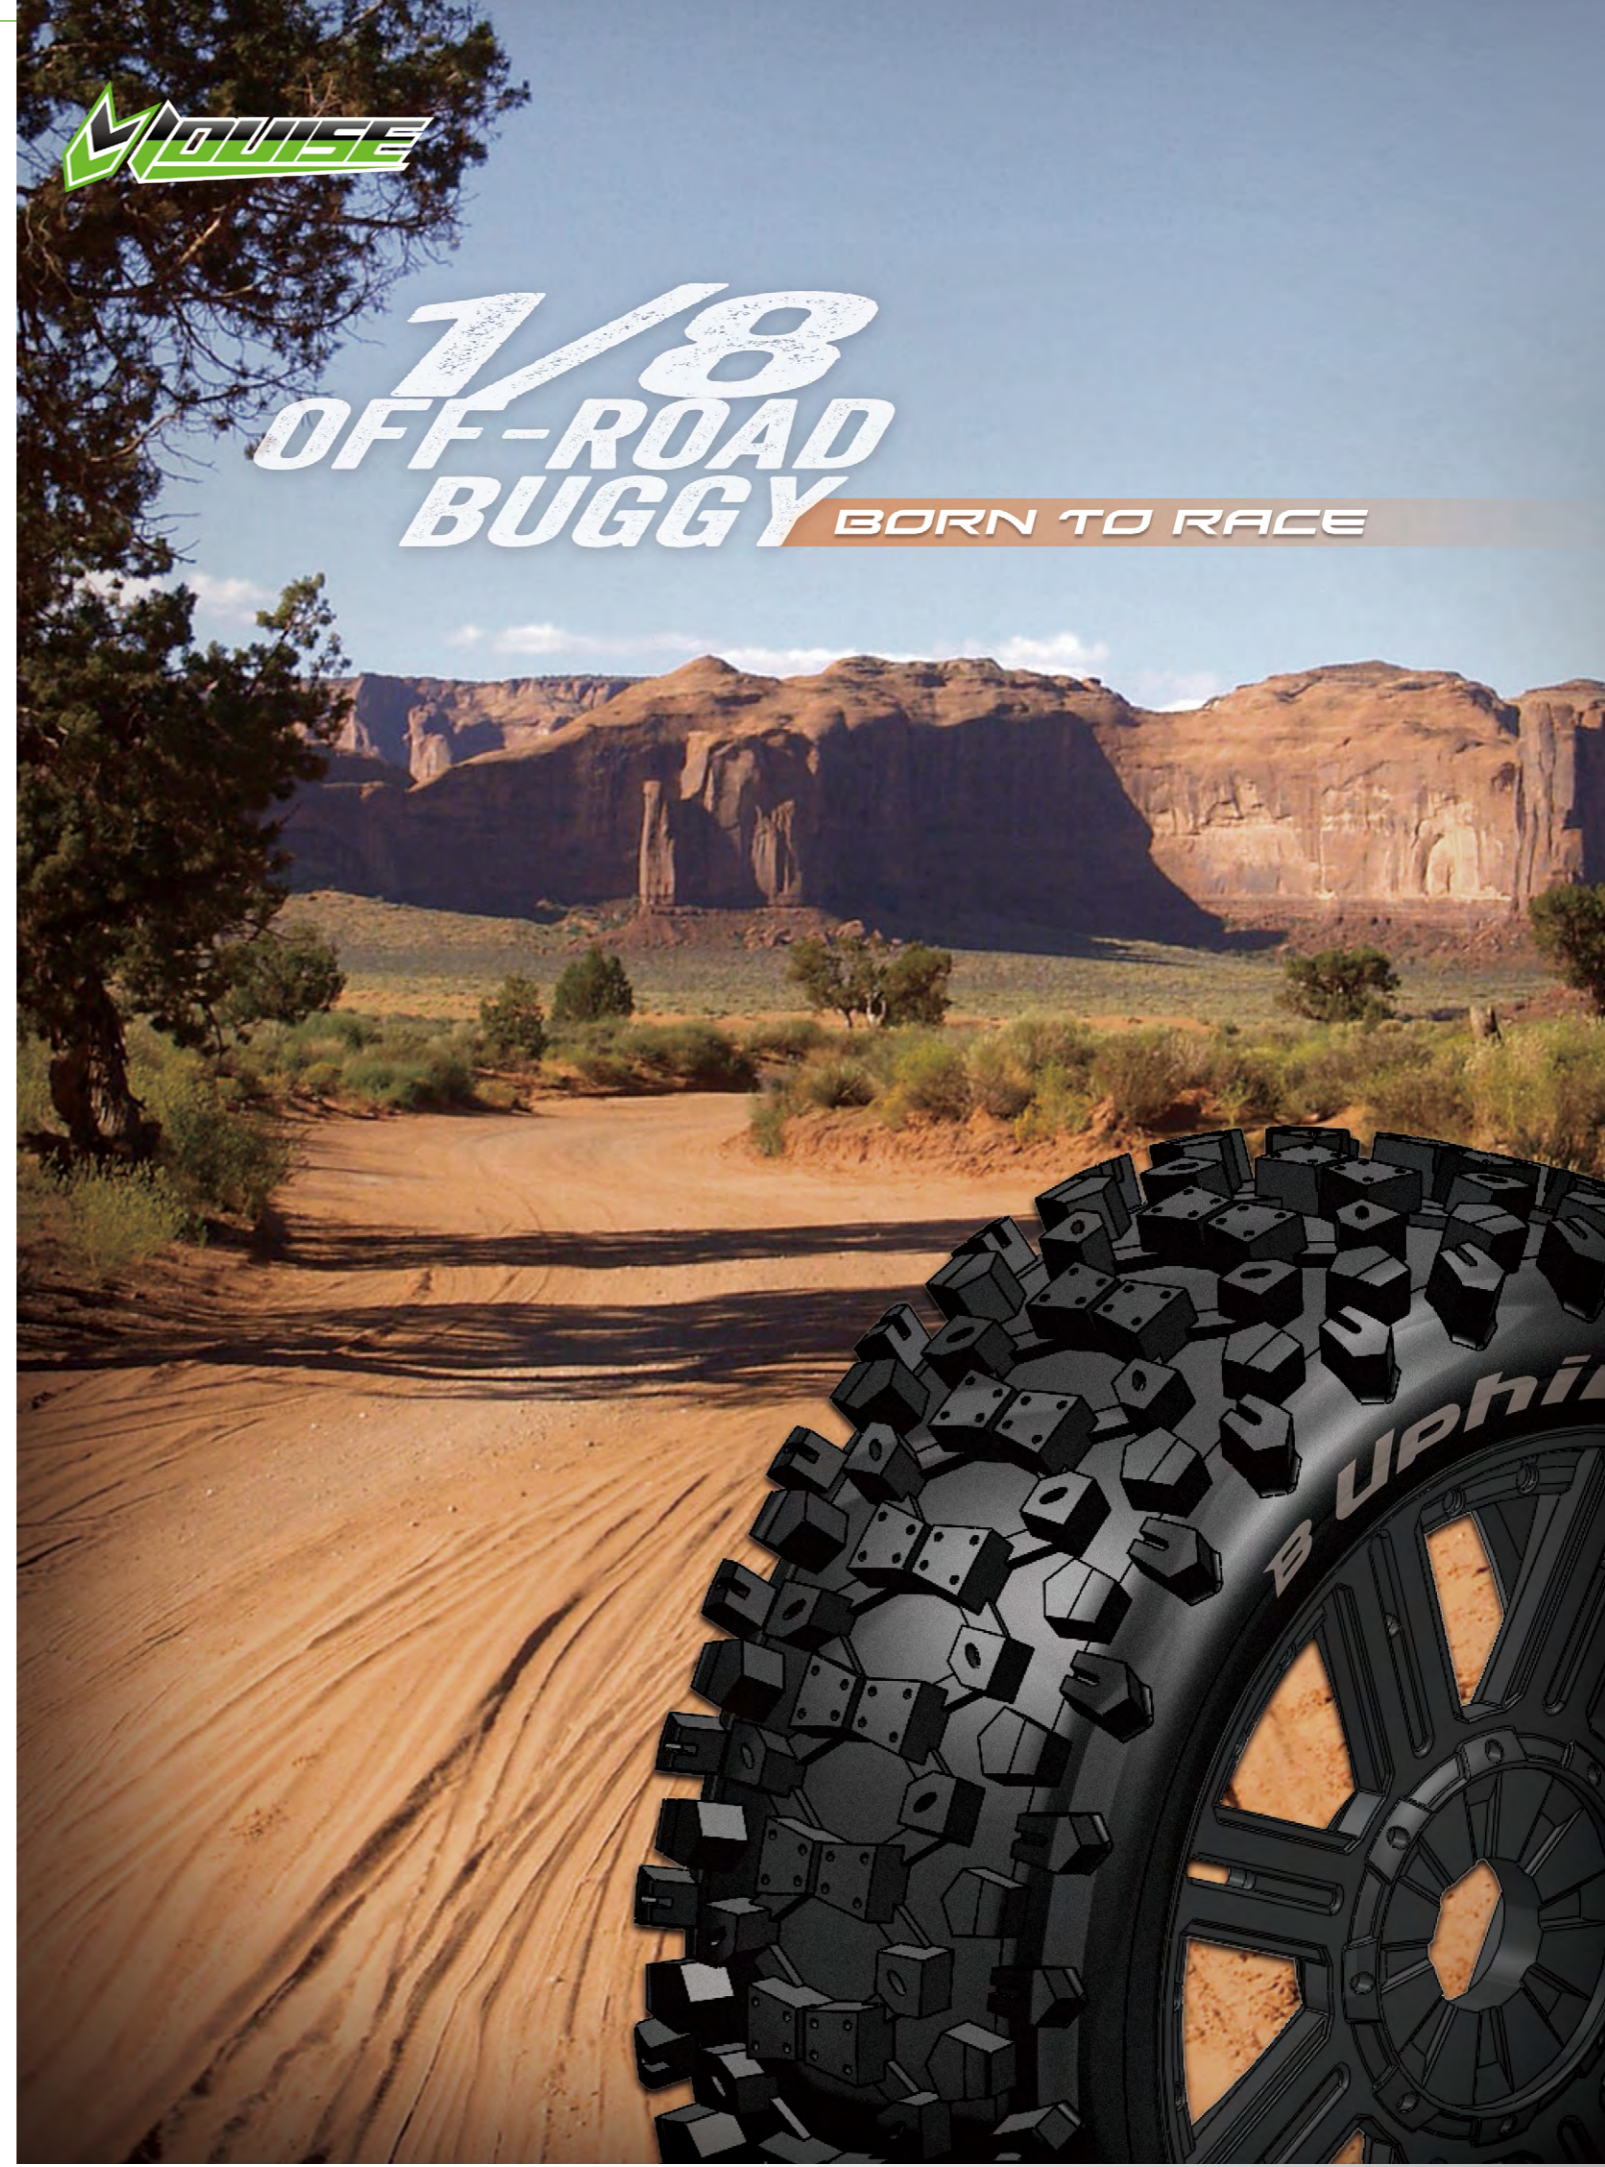

MODEL NO.	SERIES	SCALE	TIRE	COMPOUND	INSERT	FIT FOR	RIM COLOR	GLUE	
L-T3285SW	GT-TARMAC	1/8	FRONT / REAR	SOFT	●	HEX 17mm	WHITE	●	
L-T3285VW				SUPER SOFT			SPOKE / BLACK		
L-T3285SB				SOFT					
L-T3285VB				SUPER SOFT					
L-T3285SBC				SOFT					
L-T3285VBC				SUPER SOFT					SPOKE / BLACK CHROME

1/8 OFF-ROAD BUGGY

BORN TO RACE