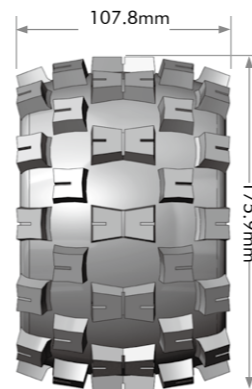

SERIES
MT-MCROSS