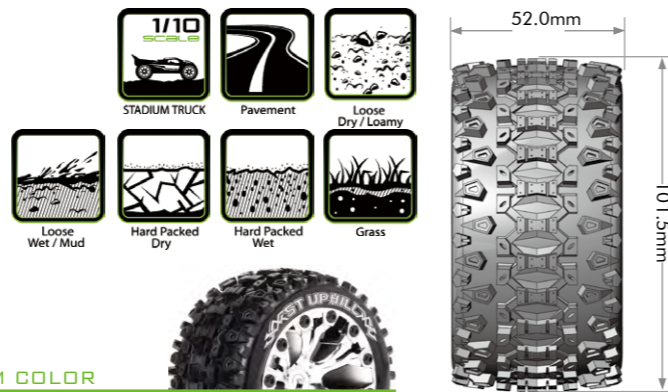

SERIES
ST-UPHILL

RIM COLOR

MODEL NO.	SERIES	SCALE	COMPOUND	2.8" RIM / COLOR	FIT FOR	INSERT	GLUE		
L-T3211SBM	ST-UPHILL	1/10	SOFT	HEX 14mm / BLACK	ARRMA GRANITE 4X4	●	●		
L-T3211SBCM				HEX 14mm / BLACK CHROME					
L-T3211SB				0" OFFSET HEX 12mm / BLACK	EP STAMPEDE 2WD Front EP RUSTLER 2WD Front EP MOSTER JAM 2WD Front				
L-T3211SC				0" OFFSET HEX 12mm / CHROME					
L-T3211SBH				1/2" OFFSET HEX 12mm / BLACK				GP JATO 2WD Rear GP STAMPEDE 2WD Rear GP RUSTLER 2WD Rear EP STAMPEDE 2WD Front EP RUSTLER 2WD Front	
L-T3211SCH				1/2" OFFSET HEX 12mm / CHROME					EP STAMPEDE 4WD Front & Rear EP MOSTER JAM 2WD Front HPI SAVAGE XS Flux Front & Rear