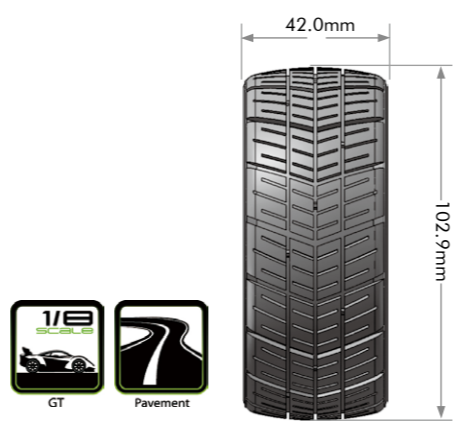

SERIES **GT-SHIV**