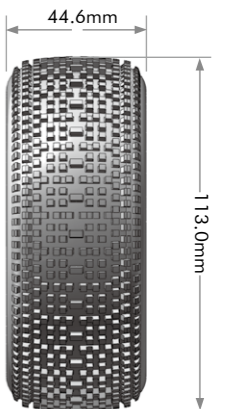

SERIES
B-VIPER

RIM COLOR

MODEL NO.	SERIES	SCALE	COMPOUND	TIRE	RIM COLOR	FIT FOR	INSERT	GLUE
L-T3194SW	B-VIPER	1/8	SOFT	Front / Rear	WHITE	HEX 17mm	●	●
L-T3194VW			SUPER SOFT					
L-T3194SB			SOFT					
L-T3194VB			SUPER SOFT		SPOKE / BLACK			
L-T3194SBC			SOFT					
L-T3194VBC			SUPER SOFT					
L-T3194SI			SOFT		SPOKE / BLACK CHROME			
L-T3194VI			SUPER SOFT					
			NONE