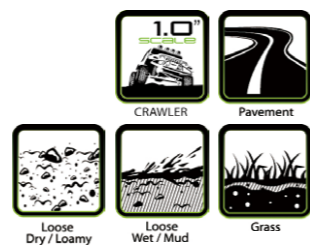

.....

.....

.....

1.0" CRAWLER TIRES
TRAXXAS 1/18 TRX-4M
& AXIAL 1/24 SCX24
 WITH HEX 7MM MOUNTED IN BLACK WHEELS

SERIES
CR-CHAMP

MODEL NO.	SERIES	SCALE	COMPOUND	1.0" RIM / COLOR	FIT FOR	INSERT	GLUE
L-T3366VB	CR-CHAMP	1/18, 1/24	SUPER SOFT	BLACK	HEX 7mm	●	●
L-T3366VI					Front & Rear	NONE	