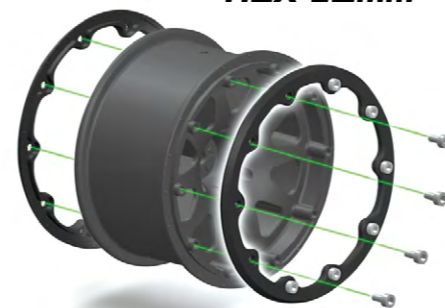

1/10 SCALE *ST* RUSTLER

1/10 SCALE STADIUM TRUCK TIRES

BEAD-LOCK DESIGN With HEX 12mm

Micro Fiber Tech (MFT)

- New innovation and technology. Resistant to over ballooning.
- More rigid overall structure
- Less distortion and material friction
- Stable and even contact with road surface, leading to longer tire life