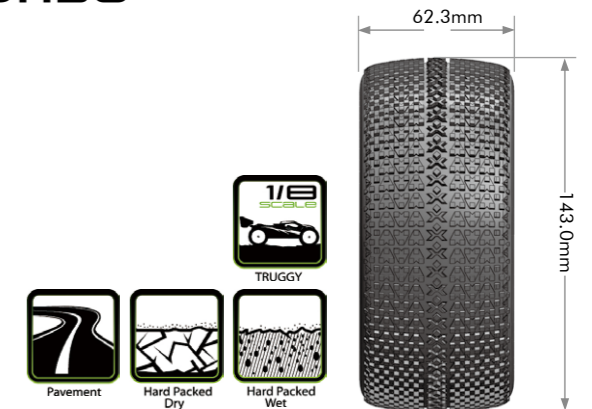

SERIES
T-TURBO

MODEL NO.	SERIES	SCALE	COMPOUND	TIRE	RIM COLOR	FIT FOR	INSERT	GLUE
L-T3112SW	T-TURBO	1/8	SOFT	Front / Rear	WHITE	0" OFFSET HEX 17mm		●
L-T3112VW			SUPER SOFT					
L-T3112SI			SOFT		NONE	NONE	●	NONE
L-T3112VI			SUPER SOFT					
L-T3112SWH			SOFT		WHITE	1/2" OFFSET HEX 17mm		●
L-T3112VWH	SUPER SOFT