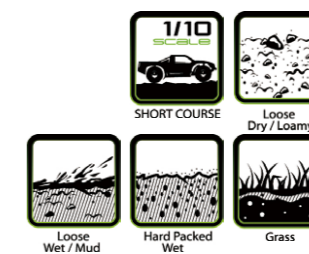

SERIES
SC-ROCK

MODEL NO.	SERIES	SCALE	COMPOUND	RIM COLOR	FIT FOR	INSERT	GLUE
L-T3229SBM	SC-ROCK	1/10	SOFT	BLACK	ARRMA SENTON 6S HEX 17mm Front & Rear	●	●
L-T3229SBTF					HEX 12mm / TRAXXAS SLASH Front		
L-T3229SBTR					HEX 12mm / SLASH Rear, SLASH 4X4 Front & Rear SCRT10 Front & Rear, BLITZ Front & Rear		
L-T3229SBAA					HEX 12mm / ASSOCIATED SC10 4X4 Front & Rear		
L-T3229SBLA					HEX 12mm / LOSI TEN-SCTE 4X4 Front & Rear		
L-T3229SI					NONE