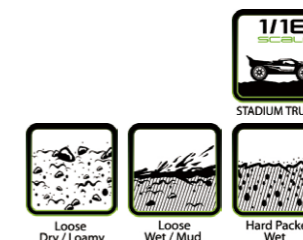

SERIES
ST-HORNET

RIM COLOR

MODEL NO.	SERIES	SCALE	COMPOUND	2.2" RIM / COLOR	FIT FOR	INSERT	GLUE
L-T3172SB	ST-HORNET	1/16	SOFT	HEX 12mm / BLACK	Traxxas 1:16 E-REVO Front & Rear Traxxas 1:16 SUMMIT Front & Rear HPI SAVAGE XS Flux Front & Rear 1/10 Buggy Rear		●
L-T3172SBC				HEX 12mm / BLACK CHROME		●	
L-T3172SI-ST					Front & Rear	NONE