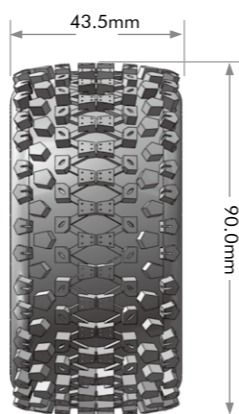

SERIES
ST-UPHILL

RIM COLOR

MODEL NO.	SERIES	SCALE	COMPOUND	2.2" RIM / COLOR	FIT FOR	INSERT	GLUE
L-T3279SB	ST-UPHILL	1/16	SOFT	HEX 12mm / BLACK	Traxxas 1:16 E-REVO Front & Rear Traxxas 1:16 SUMMIT Front & Rear HPI SAVAGE XS Flux Front & Rear 1/10 Buggy Rear		●
L-T3279SBC				HEX 12mm / BLACK CHROME		●	
L-T3279SI-ST					Front & Rear	NONE