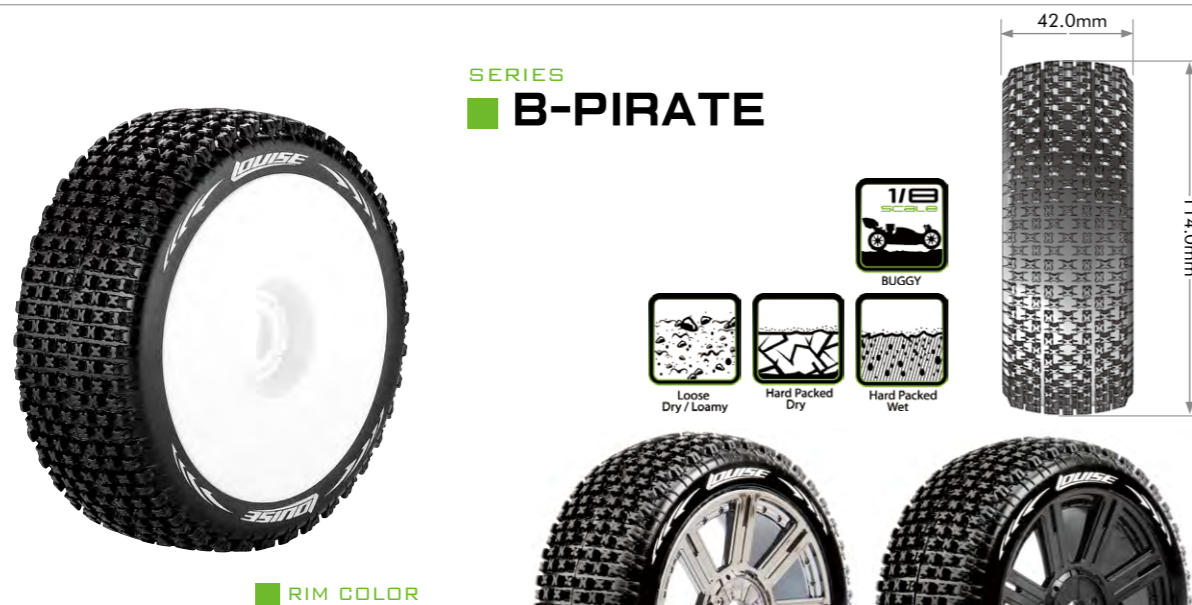

SERIES
B-PIRATE

RIM COLOR

MODEL NO.	SERIES	SCALE	COMPOUND	TIRE	RIM COLOR	FIT FOR	INSERT	GLUE
L-T3126SW	B-PIRATE	1/8	SOFT	Front / Rear	WHITE	HEX 17mm	●	●
L-T3126VW			SUPER SOFT		SPOKE / BLACK			
L-T3126SB			SOFT		SPOKE / BLACK CHROME			
L-T3126VB			SUPER SOFT		NONE			
L-T3126SBC			SOFT		NONE			
L-T3126VBC			SUPER SOFT		NONE			
L-T3126SI			SOFT		NONE			
L-T3126VI			SUPER SOFT		NONE