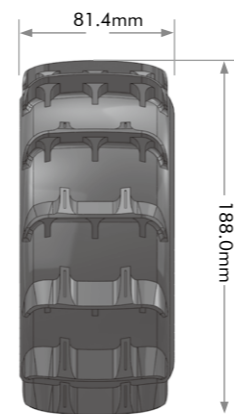

SERIES
ST-PADDLE