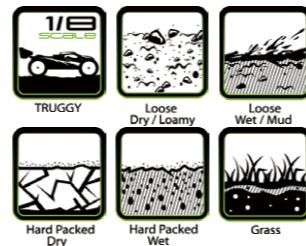

SERIES
T-ROCK

RIM COLOR

MODEL NO.	SERIES	SCALE	COMPOUND	TIRE	RIM COLOR	FIT FOR	INSERT	GLUE
L-T3251SB	T-ROCK	1/8	SOFT	Front / Rear	SPOKE HEX 17mm / BLACK	0" OFFSET	●	●
L-T3251SBC					SPOKE HEX 17mm / BLACK CHROME