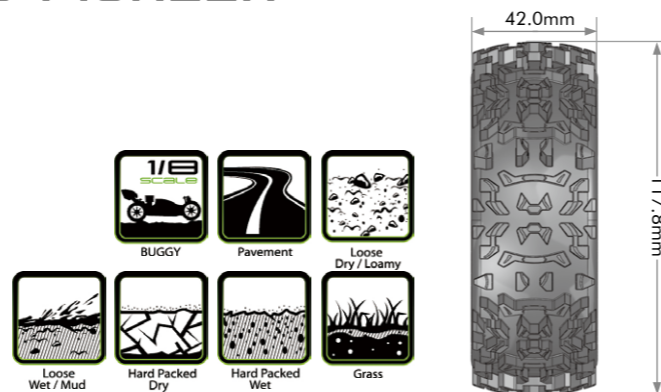

SERIES
B-PIONEER

RIM COLOR

MODEL NO.	SERIES	SCALE	COMPOUND	TIRE	RIM COLOR	FIT FOR	INSERT	GLUE	
L-T3130SW	B-PIONEER	1/8	SOFT	Front / Rear	WHITE	HEX 17mm	●	●	
L-T3130SB					SPOKE / BLACK				
L-T3130SBC					SPOKE / BLACK CHROME				
L-T3130SI					NONE				NONE