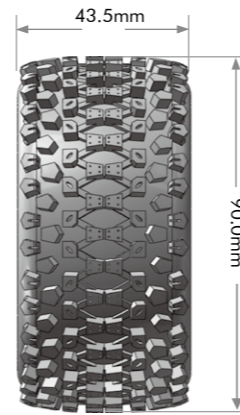

SERIES
E-UPHILL

MODEL NO.	SERIES	SCALE	COMPOUND	TIRE	RIM COLOR	FIT FOR	INSERT	GLUE
L-T3279SWKR	E-UPHILL	1/10	SOFT	4WD / Rear	WHITE	KYOSHO HEX 12mm	●	●
L-T3279SI					NONE	NONE		NONE