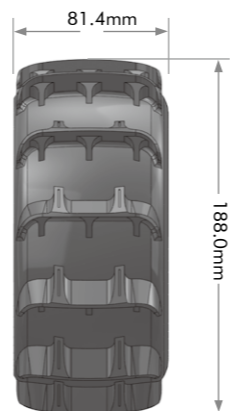

SERIES
B-PADDLE

MODEL NO.	SERIES	SCALE	COMPOUND	TIRE	RIM COLOR	FIT FOR	INSERT	GLUE
L-T3280B	B-PADDLE	1/5	SPORT	Rear	BLACK	HPI BAJA 5b HEX 24mm	●	●
L-T3280I				NONE	NONE	●	NONE