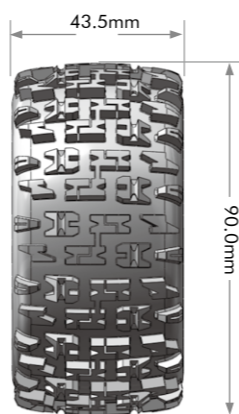

SERIES
ST-PIONEER

RIM COLOR

MODEL NO.	SERIES	SCALE	COMPOUND	2.2" RIM / COLOR	FIT FOR	INSERT	GLUE
L-T3278SB	ST-PIONEER	1/16	SOFT	HEX 12mm / BLACK	Traxxas 1:16 E-REVO Front & Rear Traxxas 1:16 SUMMIT Front & Rear HPI SAVAGE XS Flux Front & Rear 1/10 Buggy Rear		●
L-T3278SBC				HEX 12mm / BLACK CHROME		●	
L-T3278SI-ST					Front & Rear	NONE