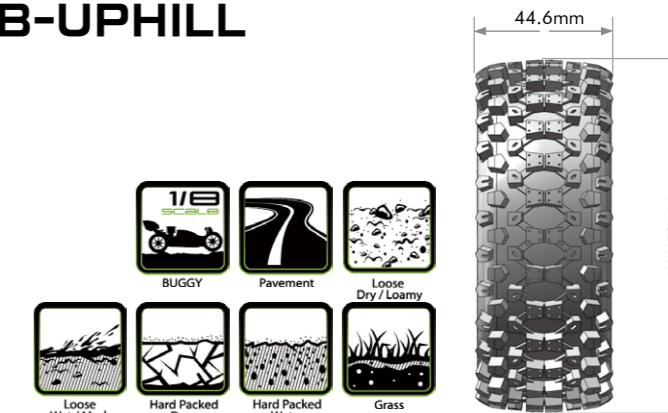

SERIES
B-UPHILL

RIM COLOR

MODEL NO.	SERIES	SCALE	COMPOUND	TIRE	RIM COLOR	FIT FOR	INSERT	GLUE	
L-T3271SW	B-UPHILL	1/8	SOFT	Front / Rear	WHITE	HEX 17mm	●	●	
L-T3271SB					SPOKE / BLACK				
L-T3271SBC					SPOKE / BLACK CHROME				
L-T3271SI					NONE				NONE