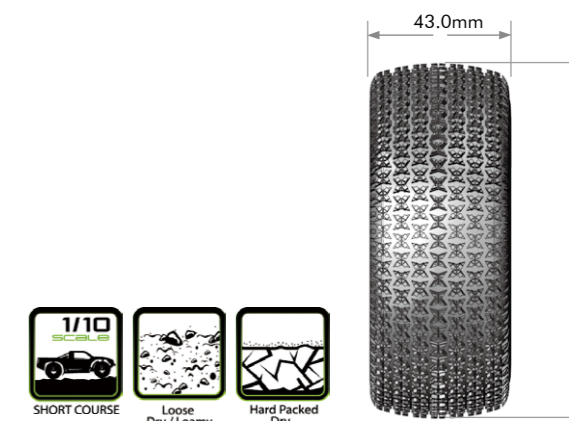

SERIES

MODEL NO.	SERIES	SCALE	COMPOUND	RIM COLOR	FIT FOR	INSERT	GLUE
L-T3145SBTF	SC-MAGLEV	1/10	SOFT	BLACK	HEX 12mm / TRAXXAS SLASH Front	●	●
L-T3145SBTR					HEX 12mm / SLASH Rear, SLASH 4X4 Front & Rear SCRT10 Front & Rear, BLITZ Front & Rear		
L-T3145SBAA					HEX 12mm / ASSOCIATED SC10 4X4 Front & Rear		
L-T3145SBLA					HEX 12mm / LOSI TEN-SCTE 4X4 Front & Rear		
L-T3145SI					NONE