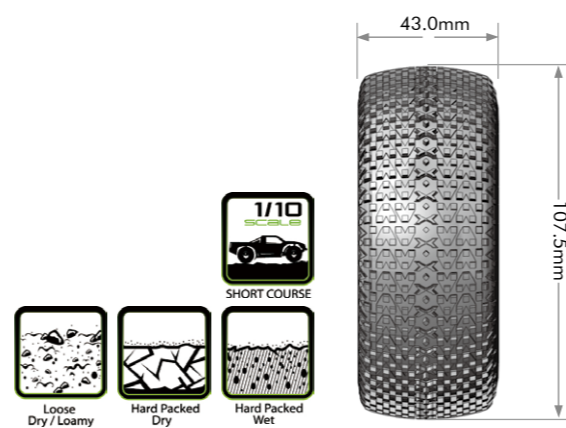

SERIES
SC-TURBO

MODEL NO.	SERIES	SCALE	COMPOUND	RIM COLOR	FIT FOR	INSERT	GLUE
L-T3147SBTF	SC-TURBO	1/10	SOFT	BLACK	HEX 12mm / TRAXXAS SLASH Front	●	●
L-T3147SBTR					HEX 12mm / SLASH Rear, SLASH 4X4 Front & Rear SCRT10 Front & Rear, BLITZ Front & Rear		
L-T3147SBAA					HEX 12mm / ASSOCIATED SC10 4X4 Front & Rear		
L-T3147SBLA					HEX 12mm / LOSI TEN-SCTE 4X4 Front & Rear		
L-T3147SI					NONE