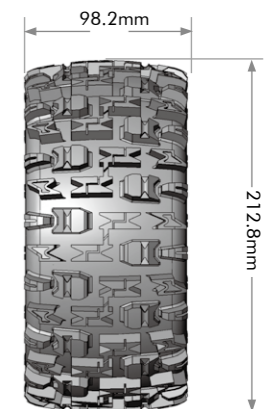

SERIES X-MCROSS

SERIES X-PIONEER

MODEL NO.	SERIES	COMPOUND	COLOR	FIT FOR	INSERT	GLUE
L-T3352B	X-MCROSS	SPORT	BLACK	X-MAXX HEX 24mm	●	●
L-T3352BM				ARRMA KRATON 8S HEX 24mm		

MODEL NO.	SERIES	COMPOUND	COLOR	FIT FOR	INSERT	GLUE
L-T3296B	X-PIONEER	SPORT	BLACK	X-MAXX HEX 24mm	●	●
L-T3296BM				ARRMA KRATON 8S HEX 24mm