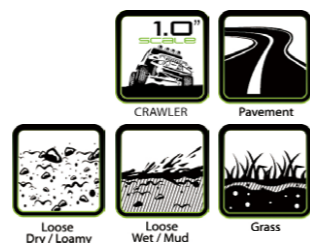

SERIES
CR-MALLET

MODEL NO.	SERIES	SCALE	COMPOUND	1.0" RIM / COLOR	FIT FOR	INSERT	GLUE
L-T3367VB	CR-MALLET	1/18, 1/24	SUPER SOFT	BLACK	HEX 7mm	●	●
L-T3367VI					Front & Rear	NONE