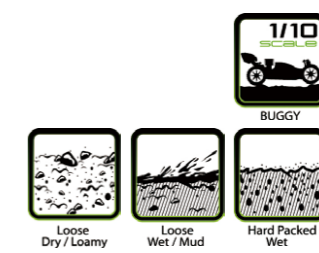

SERIES
E-HORNET

MODEL NO.	SERIES	SCALE	COMPOUND	TIRE	RIM COLOR	FIT FOR	INSERT	GLUE
L-T3170SWKF	E-HORNET	1/10	SOFT	4WD / Front	WHITE	KYOSHO HEX 12mm	●	●
L-T3170SI					NONE	NONE		NONE
L-T3172SWKR				4WD / Rear	WHITE	KYOSHO HEX 12mm	●	●
L-T3172SI					NONE	NONE		NONE