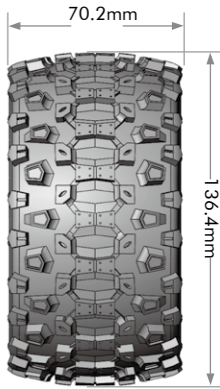

SERIES
MT-UPHILL

RIM COLOR

MODEL NO.	SERIES	SCALE	COMPOUND	BEAD LOCK RIM / COLOR	FIT FOR	INSERT	GLUE
L-T3309SBM	MT-UPHILL	1/10	SOFT	1/2" OFFSET HEX 14mm / BLACK	ARRMA GRANITE 4*4		
L-T3309SB				0" OFFSET HEX 12mm / BLACK	EP STAMPEDE 2WD Rear EP RUSTLER 2WD Rear EP MONSTER JAM 2WD Rear		
L-T3309SBC				0" OFFSET HEX 12mm / BLACK CHROME			
L-T3309SBH				1/2" OFFSET HEX 12mm / BLACK	GP JATO 2WD Rear GP STAMPEDE 2WD Rear GP RUSTLER 2WD Rear EP STAMPEDE 2WD Front EP RUSTLER 2WD Front	●	●
L-T3309SBCH				1/2" OFFSET HEX 12mm / BLACK CHROME	EP STAMPEDE 4WD Front & Rear EP MONSTER JAM 2WD Front HPI SAVAGE SX FLUX Front & Rear