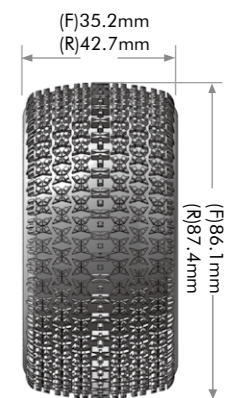

SERIES
E-MAGLEV

MODEL NO.	SERIES	SCALE	COMPOUND	TIRE	RIM COLOR	FIT FOR	INSERT	GLUE
L-T3174SWKF	E-MAGLEV	1/10	SOFT	4WD / Front	WHITE	KYOSHO HEX 12mm	●	●
L-T3174SI					NONE	NONE		NONE
L-T3176SWKR				4WD / Rear	WHITE	KYOSHO HEX 12mm	●	●
L-T3176SI					NONE	NONE		NONE