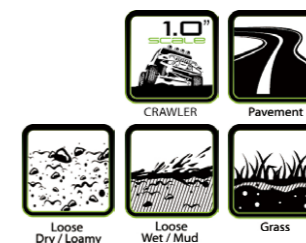

SERIES
CR-UPHILL

MODEL NO.	SERIES	SCALE	COMPOUND	1.0" RIM / COLOR	FIT FOR	INSERT	GLUE
L-T3369VB	CR-UPHILL	1/18, 1/24	SUPER SOFT	BLACK	HEX 7mm	●	●
L-T3369VI					Front & Rear	NONE