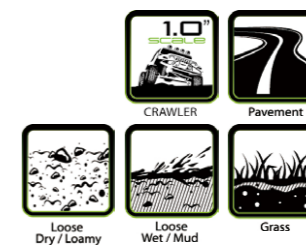

SERIES
CR-ROWDY

MODEL NO.	SERIES	SCALE	COMPOUND	1.0" RIM / COLOR	FIT FOR	INSERT	GLUE
L-T3368VB	CR-ROWDY	1/18, 1/24	SUPER SOFT	BLACK	HEX 7mm	●	●
L-T3368VI					Front & Rear	NONE